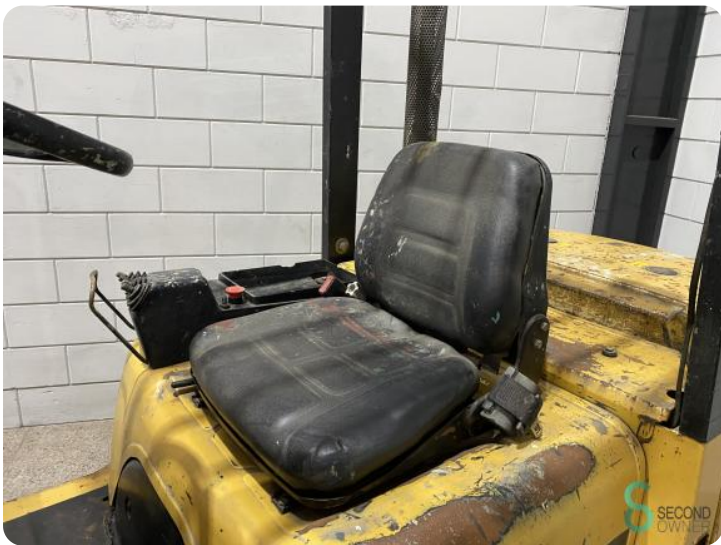

Forklift - Caterpillar DP35K

Forklift - Caterpillar DP35K

WKH5.774

Diesel

3060mm

3500kg

13452

2001

Brand Caterpillar

Model DP35K

Year 2001

Specifications

Drive	Diesel
Motor brand	Mitsubishi
Options	Work lights
Maximum fork width	1100mm
Overhead clearance	2200mm
Attachment	Side-shift

Dimensions

Length	2900
Width	1250
Height	2200
Weight	4860