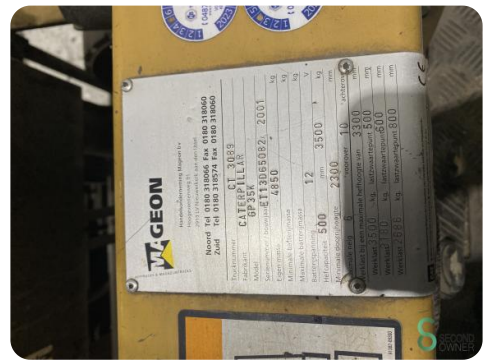

Forklift - Caterpillar GP 35 K

Forklift - Caterpillar GP 35 K

WKH.4897

LPG

3300mm

3500kg

9164

2001

Brand Caterpillar

Model GP 35 K

Year 2001

Specifications

Drive	LPG
Motor brand	Mitsubishi
Inspection valid until	05.2025
Options	Work lights
Overhead clearance	2270mm
Attachment	Side-shift

Dimensions

Length	2250
Width	1260
Height	2270
Weight	4850