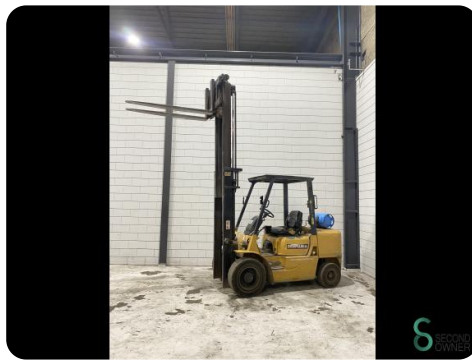

Forklift - Caterpillar GP 35 K

Forklift - Caterpillar GP 35 K

WKH.4897

LPG

3300mm

3500kg

9164

2001

Brand Caterpillar

Model GP 35 K

Year 2001

Specifications

Drive	LPG
Motor brand	Mitsubishi
Inspection valid until	05.2025
Options	Work lights
Overhead clearance	2270mm
Attachment	Side-shift

Dimensions

Length	2250
Width	1260
Height	2270
Weight	4850