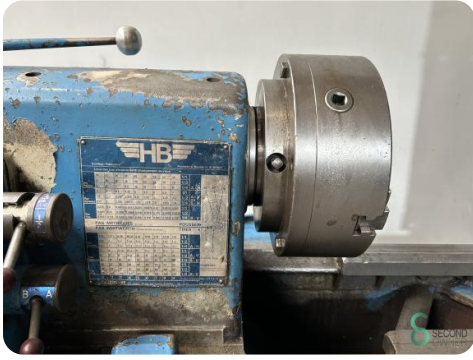

Havenweg 6
6603AS Wijchen

T: +31 6 14832789
E: Bram@secondowner.com
W: <https://secondowner.com>