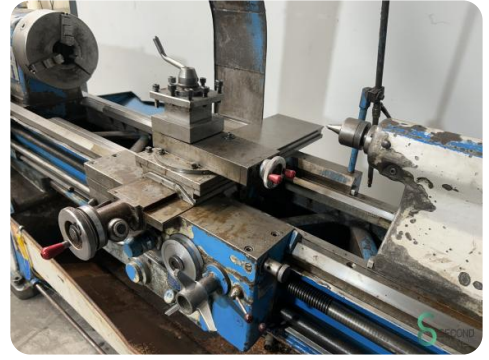

Havenweg 6
6603AS Wijchen

T: +31 6 14832789
E: Bram@secondowner.com
W: <https://secondowner.com>