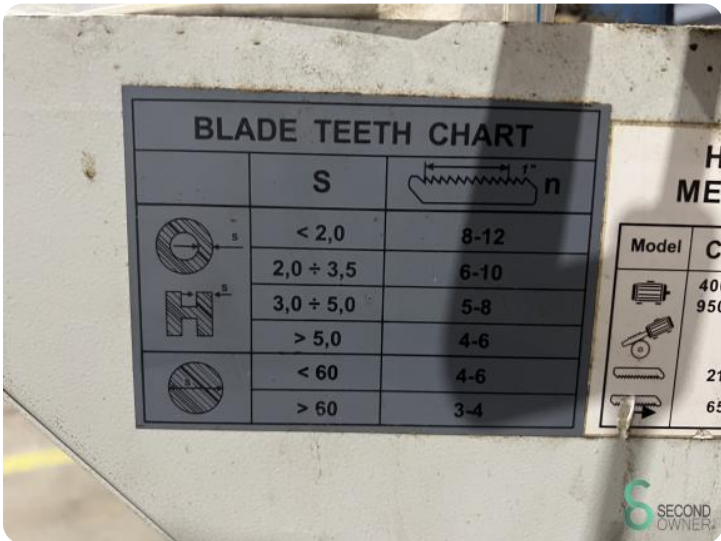

Bandsaw - CBS 210 FHE

Bandsaw - CBS 210 FHE

MET.1833

Brand CBS
Model 210 FHE
Year

Specifications

Dimensions

Length

Width

Height

Weight

BLADE TEETH CHART		
	S	 n
	< 2,0	8-12
	2,0 ÷ 3,5	6-10
	3,0 ÷ 5,0	5-8
	> 5,0	4-6
	< 60	4-6
	> 60	3-4

Model	C
	400 950
	21
	65

Havenweg 6
6603AS Wijchen

T: +31 6 14832789
E: Bram@secondowner.com
W: <https://secondowner.com>