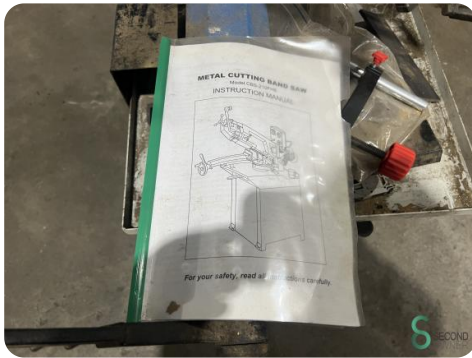

Bandsaw - CBS 210 FHE

Bandsaw - CBS 210 FHE

MET.1833

Brand CBS
Model 210 FHE
Year

Specifications

Dimensions

Length

Width

Height

Weight

BLADE TEETH CHART		
	S	 n
	< 2,0	8-12
	2,0 ÷ 3,5	6-10
	3,0 ÷ 5,0	5-8
	> 5,0	4-6
	< 60	4-6
	> 60	3-4

Model	C
	400 950
	21
	65

Havenweg 6
6603AS Wijchen

T: +31 6 14832789
E: Bram@secondowner.com
W: <https://secondowner.com>