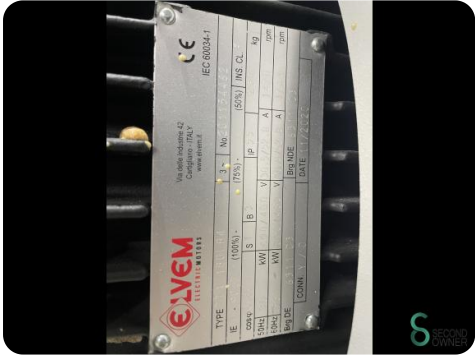

Resaw - Centauro

Resaw - Centauro

HOU.2462

2020

Brand Centauro

Model

Year 2020

Specifications

Dimensions

Length

Width

Height

Weight

Havenweg 6
6603AS Wijchen

T: +31 6 57668226
E: Glenn@secondowner.com
W: <https://secondowner.com>