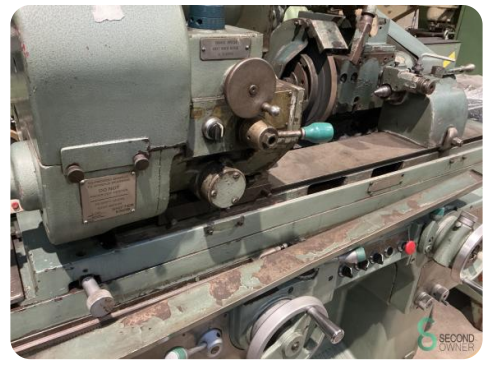

Cylindrical grinder - Cincinatti

Cylindrical grinder - Cincinatti

MET.1786

Brand Cincinatti

Model

Year

Specifications

Max. spindle speed	600rpm
Min. spindle speed	50rpm
Table width	160mm
Table length	1430mm
Travel X	900mm
Travel Y	250mm

Dimensions

Length	2550
Width	1500
Height	1700
Weight	2000

Havenweg 6
6603AS Wijchen

T: +31 6 14832789
E: Bram@secondowner.com
W: <https://secondowner.com>