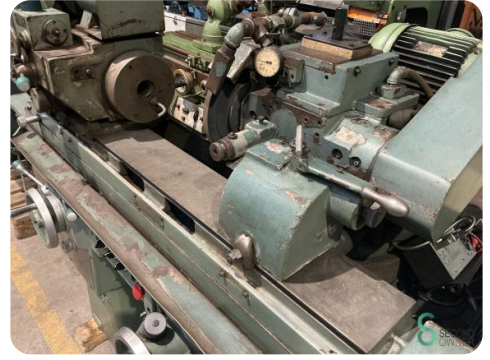

Cylindrical grinder - Cincinatti

Cylindrical grinder - Cincinatti

MET.1786

Brand Cincinatti

Model

Year

Specifications

Max. spindle speed	600rpm
Min. spindle speed	50rpm
Table width	160mm
Table length	1430mm
Travel X	900mm
Travel Y	250mm

Dimensions

Length	2550
Width	1500
Height	1700
Weight	2000

Havenweg 6
6603AS Wijchen

T: +31 6 14832789
E: Bram@secondowner.com
W: <https://secondowner.com>