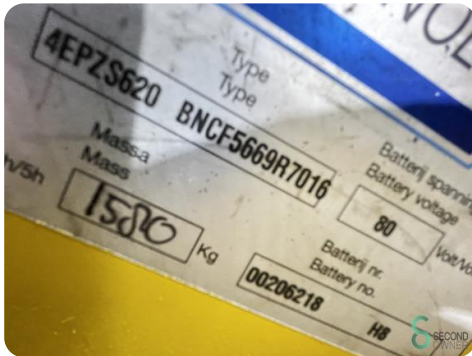

## Sideloader - Combilift ESL4050

WKH.4665

Elektric

4400

2008

**Brand** Combilift

**Model** ESL4050

**Year** 2008

### Specifications

**Drive** Elektric

**Capacity** 620Ah

**Battery voltage** 80V

**Options** Work lights, Joystick

**Free lift** 2550mm

**Overhead clearance** 3550mm

### Dimensions

**Length** 2350

**Width** 3050

**Height**

**Weight** 6900

Havenweg 6  
6603AS Wijchen

T: +31 6 11462913  
E: Koen@secondowner.com  
W: <https://secondowner.com>