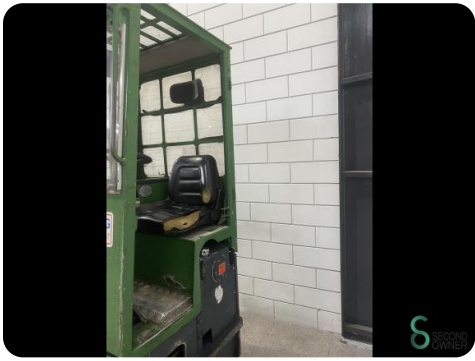

Sideloader - Combilift 4000

Sideloader - Combilift 4000

WKH6.093

Diesel

11219

1999

Brand Combilift

Model 4000

Year 1999

Specifications

Drive	Diesel
Options	Work lights, Half cabin
Free lift	2000mm
Maximum fork width	1200mm
Overhead clearance	2750mm
Fork length	1100mm

Dimensions

Length	2350
Width	2200
Height	2750
Weight	6800