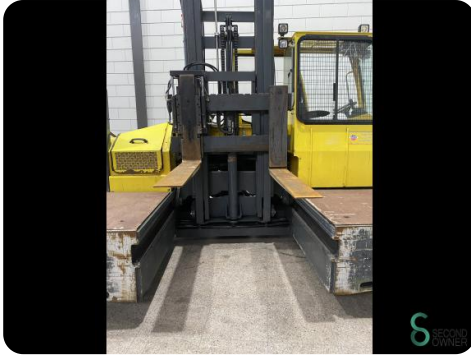

Sideloader - Combilift C 5000 SL

Sideloader - Combilift C 5000 SL

WKH6.052

Diesel

10187

2003

Brand Combilift

Model C 5000 SL

Year 2003

Specifications

Drive	Diesel
Options	Radio, Verwarming, Work lights, Joystick, Free-lift, Full cabin
Free lift	2620mm
Overhead clearance	3660mm
Fork length	1200mm
Lifting capacity	5000kg

Dimensions

Length	3950
Width	2100
Height	3660
Weight	9900

Havenweg 6
6603AS Wijchen

T: +31 6 11462913
E: Koen@secondowner.com
W: <https://secondowner.com>