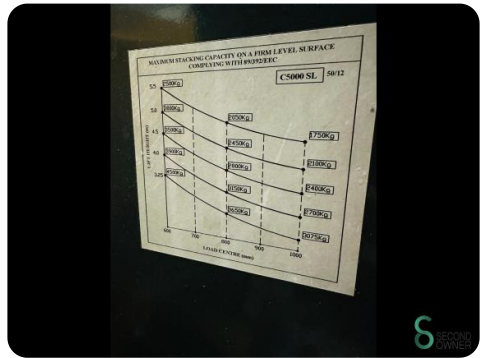

Sideloader - Combilift C 5000 SL

Sideloader - Combilift C 5000 SL

WKH6.052

Diesel

10187

2003

Brand Combilift

Model C 5000 SL

Year 2003

Specifications

Drive	Diesel
Options	Radio, Verwarming, Work lights, Joystick, Free-lift, Full cabin
Free lift	2620mm
Overhead clearance	3660mm
Fork length	1200mm
Lifting capacity	5000kg

Dimensions

Length	3950
Width	2100
Height	3660
Weight	9900

Havenweg 6
6603AS Wijchen

T: +31 6 11462913
E: Koen@secondowner.com
W: <https://secondowner.com>