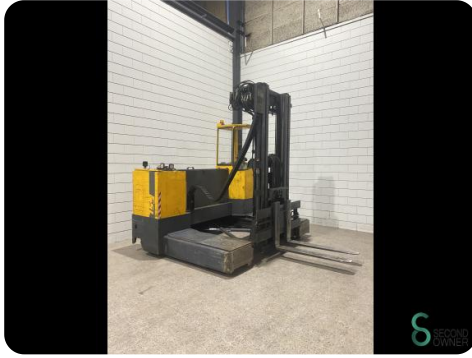

Sideloader - Combilift ESL3560

Sideloader - Combilift ESL3560

WKH5.436

Elektric

21757

2013

Brand Combilift

Model ESL3560

Year 2013

Specifications

Drive	Elektric
Battery voltage	80V
Options	Work lights, Free-lift
Free lift	1930mm
Maximum fork width	1530mm
Overhead clearance	2900mm

Dimensions

Length	2300
Width	2800
Height	2900
Weight	8300