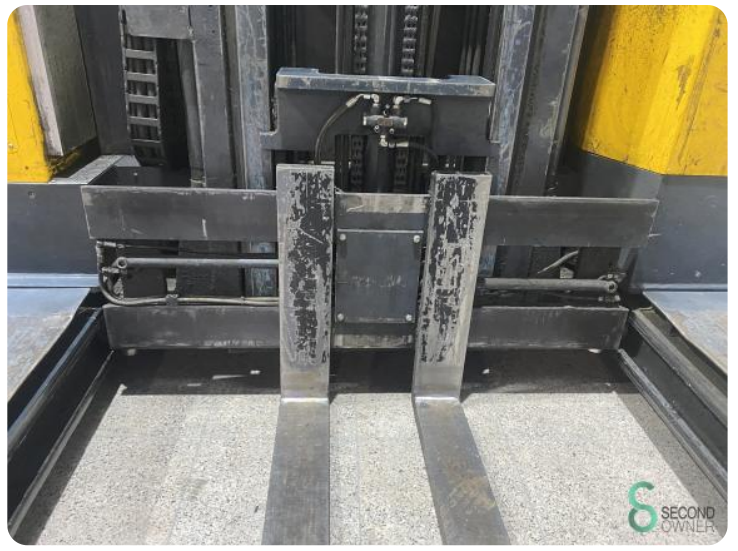

## Side loader - Combilift ESL3560

## Side loader - Combilift ESL3560

WKH5.436

2013

21757

Elektric

**Brand** Combilift

**Model** ESL3560

**Year** 2013

### Specifications

<b>Drive</b>	Elektric
<b>Battery voltage</b>	80V
<b>Options</b>	Work lights, Free-lift
<b>Free lift</b>	1930mm
<b>Maximum fork width</b>	1530mm
<b>Overhead clearance</b>	2900mm

### Dimensions

<b>Length</b>	2300
<b>Width</b>	2800
<b>Height</b>	2900
<b>Weight</b>	8300

Havenweg 6  
6603AS Wijchen

**T:** +31 6 11462913  
**E:** [Koen@secondowner.com](mailto:Koen@secondowner.com)  
**W:** <https://secondowner.com>