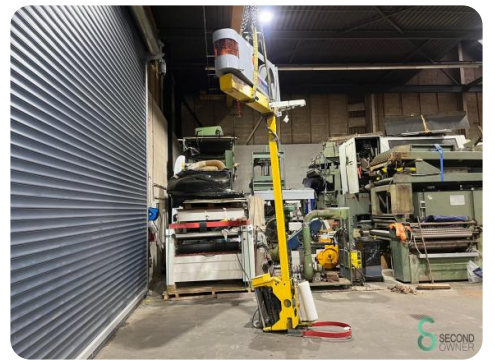

Pallet wrapper - Contimeta COBRA 3

Pallet wrapper - Contimeta COBRA 3

SEC.599

2005

Brand	Contimeta
Model	COBRA 3
Year	2005

Specifications

Dimensions

Length

Width

Height

Weight

Havenweg 6
6603AS Wijchen

T: +31 6 57668226
E: Glenn@secondowner.com
W: <https://secondowner.com>