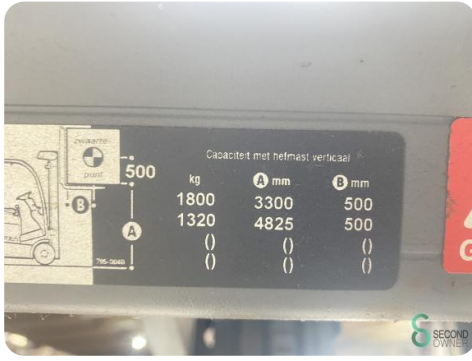

Forklift - Crown SC4240-1.8

Forklift - Crown SC4240-1.8

WKH.4606

Elektric

4800mm

1800kg

3828

2010

Brand Crown

Model

Year 2010

Specifications

Drive	Elektric
Battery voltage	48V
Battery year of construction	2011
Options	Non-marking tires
Overhead clearance	2100mm
Attachment	Side-shift

Dimensions

Length	2000
Width	1080
Height	
Weight	2675