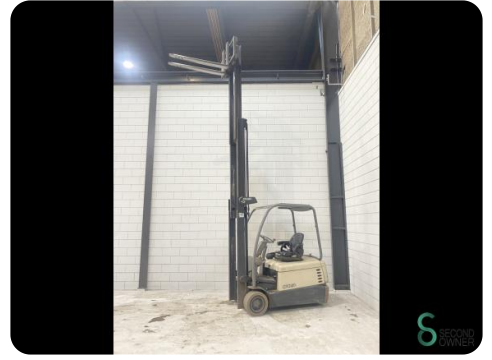

Forklift - Crown SC4240-1.8

Forklift - Crown SC4240-1.8

WKH.4606

Elektric

4800mm

1800kg

3828

2010

Brand Crown

Model

Year 2010

Specifications

Drive	Elektric
Battery voltage	48V
Battery year of construction	2011
Options	Non-marking tires
Overhead clearance	2100mm
Attachment	Side-shift

Dimensions

Length	2000
Width	1080
Height	
Weight	2675