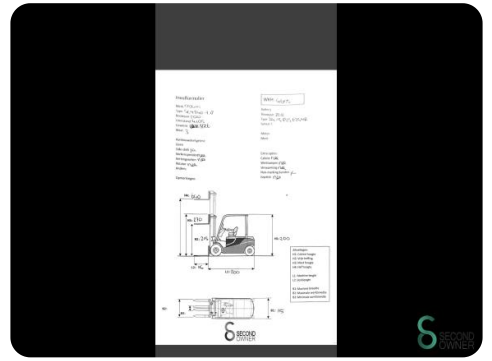

## Forklift - Crown SC4240-1.8

WKH.4605

Elektric

6400mm

1800kg

3806

2010

**Brand** Crown

**Model**

**Year** 2010

### Specifications

<b>Drive</b>	Elektric
<b>Capacity</b>	625Ah
<b>Battery voltage</b>	48V
<b>Battery year of construction</b>	2011
<b>Options</b>	Non-marking tires
<b>Free lift</b>	2150mm

### Dimensions

<b>Length</b>	2000
<b>Width</b>	1150
<b>Height</b>	
<b>Weight</b>	3806

Havenweg 6  
6603AS Wijchen

**T:** +31 6 11462913  
**E:** [Koen@secondowner.com](mailto:Koen@secondowner.com)  
**W:** <https://secondowner.com>