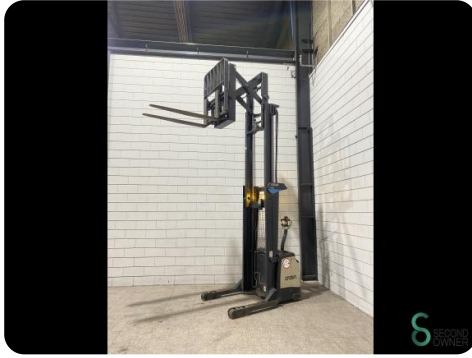

Stacker - Crown SHR5520

Stacker - Crown SHR5520

WKH5.448

Elektric

21809

2012

Brand Crown

Model SHR5520

Year 2012

Specifications

Drive Elektric

Capacity 225Ah

Brand/Type Hawker

Battery voltage 24V

Battery year of construction 2024

Overhead clearance 2130mm

Dimensions

Length 2200

Width 1080

Height 2130

Weight 2070

Havenweg 6
6603AS Wijchen

T: +31 6 11462913
E: Koen@secondowner.com
W: <https://secondowner.com>