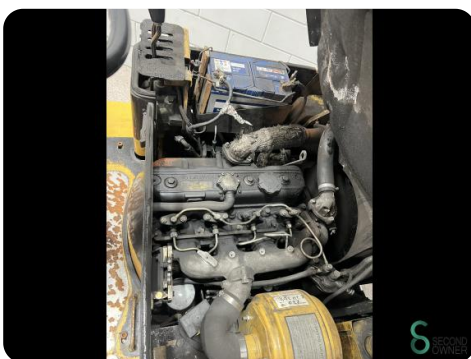

Forklift - Daewoo D20-S2

Forklift - Daewoo D20-S2

WKH5.661

Diesel

3260mm

2000kg

14112

1995

Brand Daewoo

Model D20-S2

Year 1995

Specifications

Drive	Diesel
Motor brand	Daewoo
Options	Work lights
Overhead clearance	2150mm
Attachment	Side-shift
Fork length	1100mm

Dimensions

Length	2400
Width	1160
Height	2150
Weight	3900