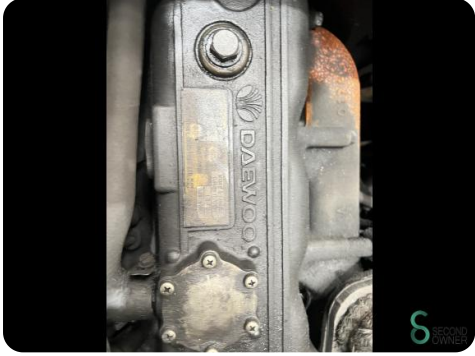

Forklift - Daewoo D20-S2

Forklift - Daewoo D20-S2

WKH5.661

Diesel

3260mm

2000kg

14112

1995

Brand Daewoo

Model D20-S2

Year 1995

Specifications

Drive	Diesel
Motor brand	Daewoo
Options	Work lights
Overhead clearance	2150mm
Attachment	Side-shift
Fork length	1100mm

Dimensions

Length	2400
Width	1160
Height	2150
Weight	3900