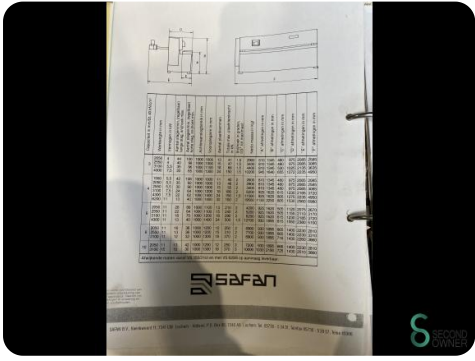

Sheet shear - Darley GS 3006

Sheet shear - Darley GS 3006

MET.1145

Brand Darley

Model

Year

Specifications

Dimensions

Length

Width

Height

Weight

Havenweg 6
6603AS Wijchen

T: +31 6 14832789
E: Bram@secondowner.com
W: <https://secondowner.com>