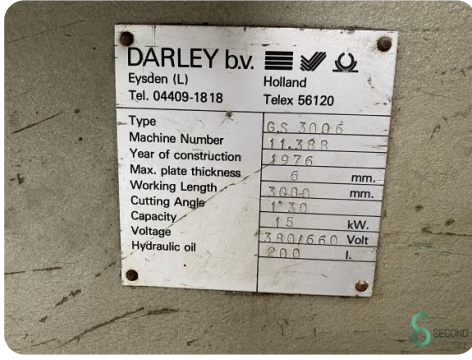

Sheet shear - Darley GS 3006

Sheet shear - Darley GS 3006

MET.1145

Brand Darley

Model

Year

Specifications

Dimensions

Length

Width

Height

Weight

Havenweg 6
6603AS Wijchen

T: +31 6 14832789
E: Bram@secondowner.com
W: <https://secondowner.com>