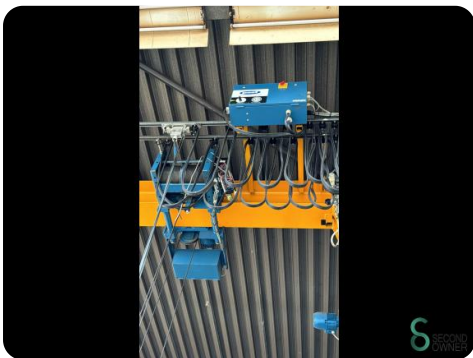

Overhead crane - Demag 3200kg

Overhead crane - Demag 3200kg

SEC.443

2004

Brand Demag

Model 3200kg

Year 2004

Specifications

Dimensions

Length

Width

Height

Weight

Havenweg 6
6603AS Wijchen

T: +31 6 57359756
E: Lukas@secondowner.com
W: <https://secondowner.com>