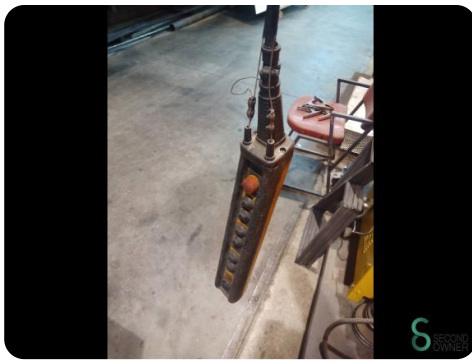

Overhead crane - Demag 6300kg

Overhead crane - Demag 6300kg

SEC.306

1996

Brand Demag

Model 6300kg

Year 1996

Specifications

Dimensions

Length

Width

Height

Weight

Havenweg 6
6603AS Wijchen

T: +31 6 57359756
E: Lukas@secondowner.com
W: <https://secondowner.com>