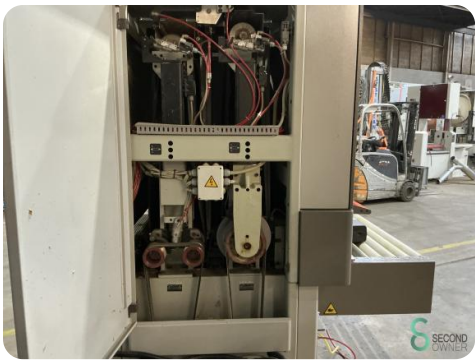

Wide belt sander - DMC Polisand PS 110 RP

Wide belt sander - DMC Polisand PS 110 RP

HOU6.413

1998

Brand	DMC
Model	Polisand PS 110 RP
Year	1998

Specifications

Voltage [V]	400
--------------------	-----

Number of motors	3
-------------------------	---

Dimensions

Length	2240
---------------	------

Width	2400
--------------	------

Height	2500
---------------	------

Weight	2840
---------------	------

Havenweg 6
6603AS Wijchen

T: +31 6 57668226
E: Glenn@secondowner.com
W: <https://secondowner.com>