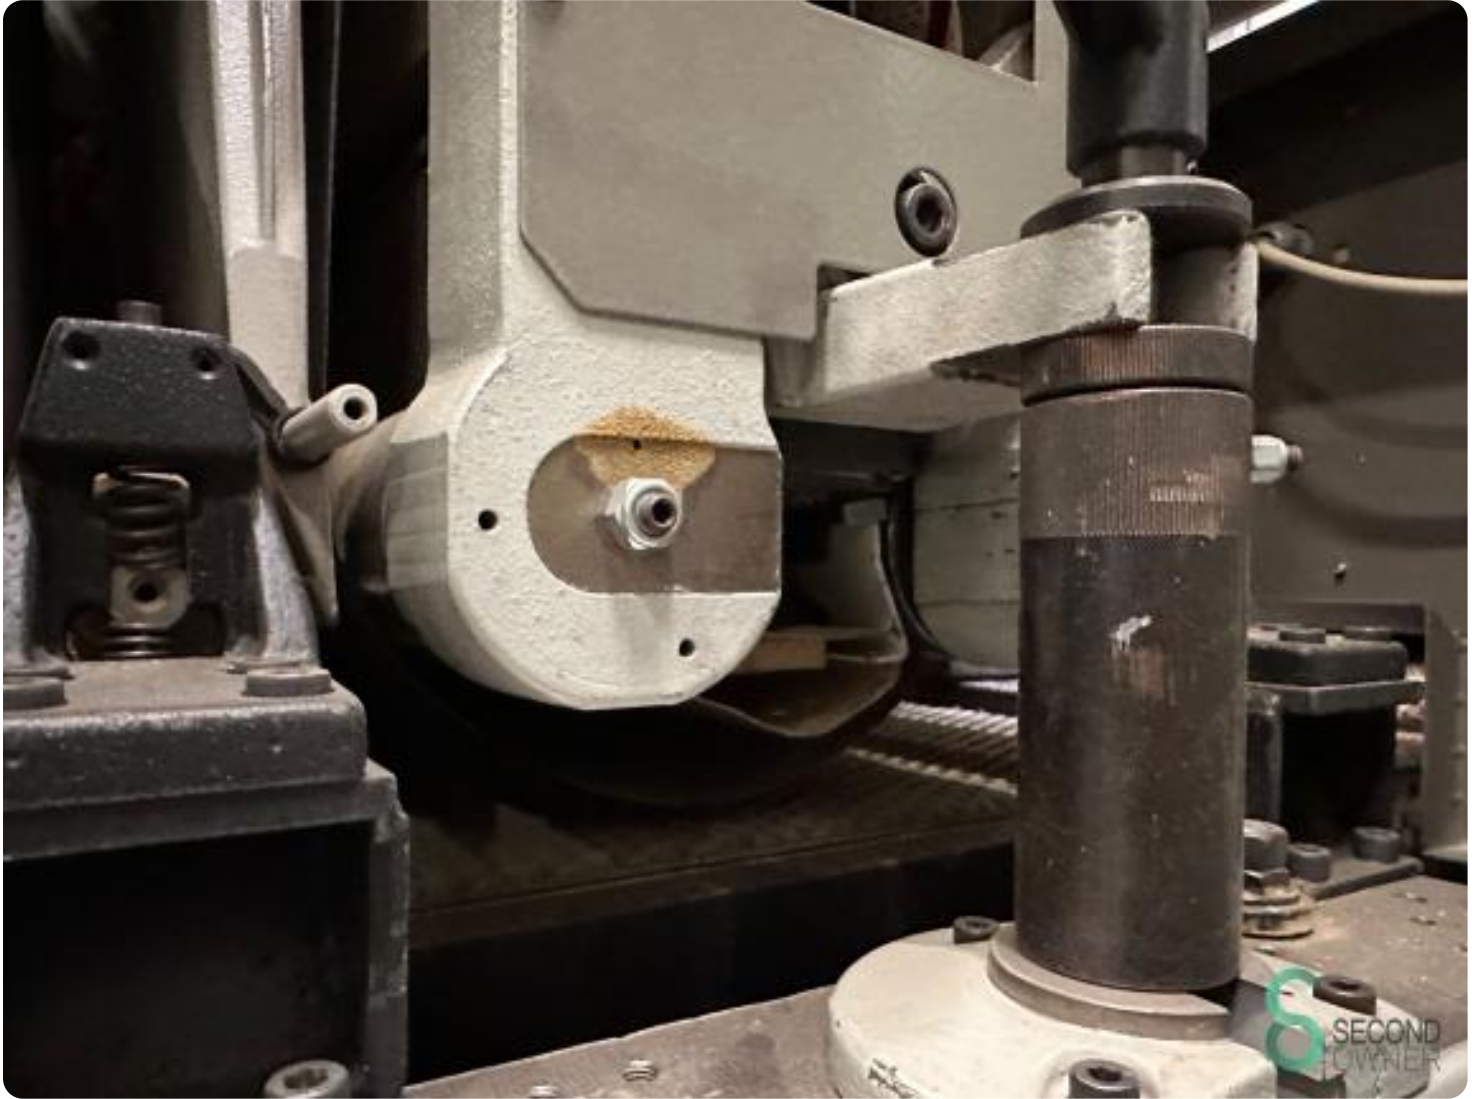

Wide belt sander - DMC Polisand PS 110 RP

Wide belt sander - DMC Polisand PS 110 RP

HOU6.413

1998

Brand	DMC
Model	Polisand PS 110 RP
Year	1998

Specifications

Voltage [V]	400
--------------------	-----

Number of motors	3
-------------------------	---

Dimensions

Length	2240
---------------	------

Width	2400
--------------	------

Height	2500
---------------	------

Weight	2840
---------------	------

Havenweg 6
6603AS Wijchen

T: +31 6 57668226
E: Glenn@secondowner.com
W: <https://secondowner.com>