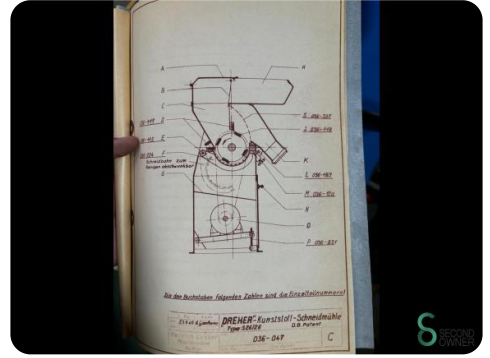

Shredder - Dreher S26/26

Shredder - Dreher S26/26

SEC.475

Brand Dreher

Model

Year

Specifications

Dimensions

Length

Width

Height

Weight

Havenweg 6
6603AS Wijchen

T: +31 6 57359756
E: Lukas@secondowner.com
W: <https://secondowner.com>