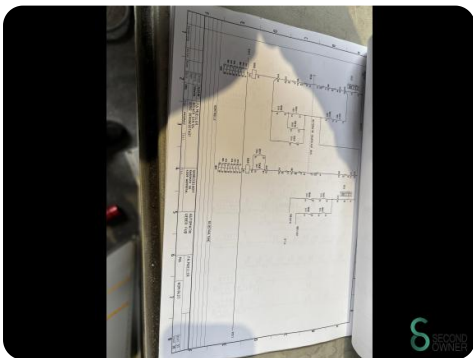

Model EPRH 45

Year 1998

Specifications

Motor power 3.0kW

Height adjustment 55mm

Power 45.0ton

Model Eccentric

Min. stroke 10mm

Max. stroke 90mm

Dimensions

Length

Width

Height

Weight 2630

Havenweg 6
6603AS Wijchen

T: +31 6 14832789
E: Bram@secondowner.com
W: <https://secondowner.com>