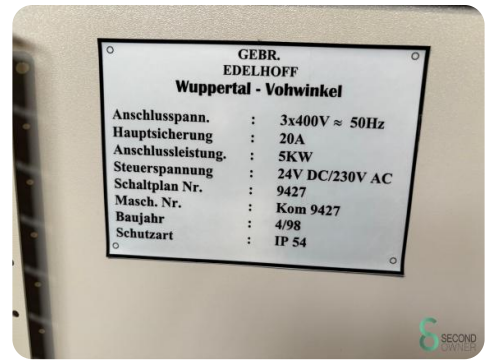

Model EPRH 45

Year 1998

Specifications

Motor power 3.0kW

Height adjustment 55mm

Power 45.0ton

Model Eccentric

Min. stroke 10mm

Max. stroke 90mm

Dimensions

Length

Width

Height

Weight 2630

Havenweg 6
6603AS Wijchen

T: +31 6 14832789
E: Bram@secondowner.com
W: <https://secondowner.com>