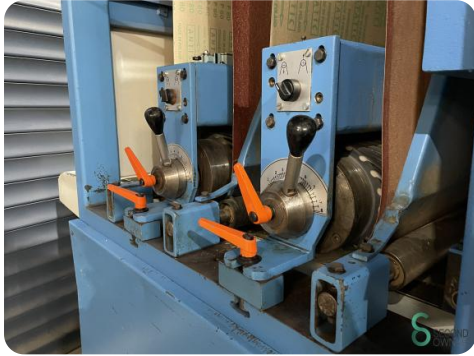

Havenweg 6
6603AS Wijchen

T: +31 6 57668226
E: Glenn@secondowner.com
W: <https://secondowner.com>