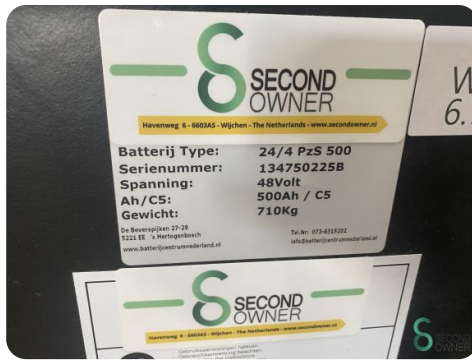

Accessories - Exide 4PzS 500

Accessories - Exide 4PzS 500

WKH6.769

Elektric

2025

Brand Exide

Model 4PzS 500

Year 2025

Specifications

Drive	Elektric
Capacity	500Ah
Battery voltage	48V
Battery year of construction	2025
Type	Battery

Dimensions

Length	830
Width	520
Height	620
Weight	710

Havenweg 6
6603AS Wijchen

T: +31 6 11462913
E: Koen@seconddowner.com
W: <https://seconddowner.com>