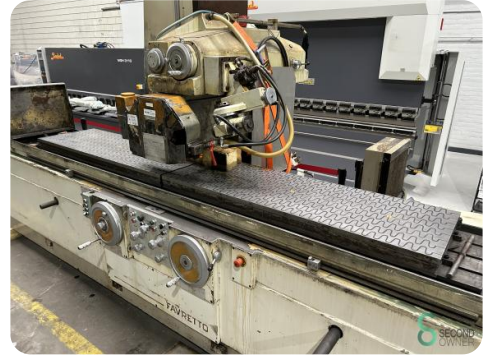

Havenweg 6
6603AS Wijchen

T: +31 6 14832789
E: Bram@secondowner.com
W: <https://secondowner.com>