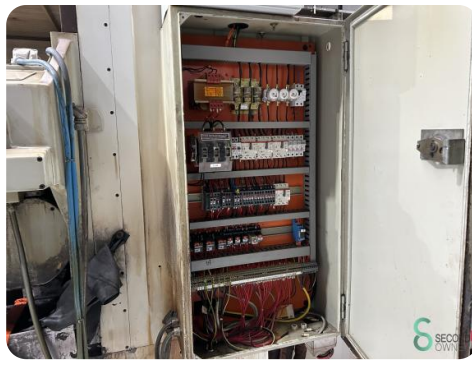

Havenweg 6
6603AS Wijchen

T: +31 6 14832789
E: Bram@secondowner.com
W: <https://secondowner.com>