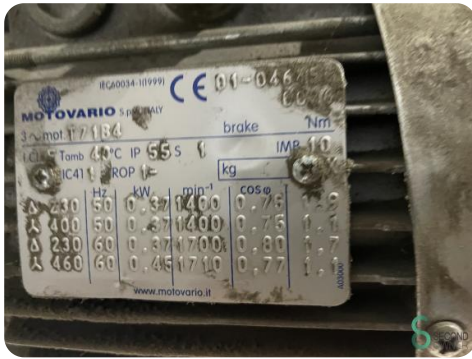

Pallet wrapper - FILMA motevario

Pallet wrapper - FILMA motevario

SEC.494

2001

Brand FILMA

Model

Year 2001

Specifications

Dimensions

Length

Width

Height

Weight

Havenweg 6
6603AS Wijchen

T: +31 6 57359756
E: Lukas@secondowner.com
W: <https://secondowner.com>