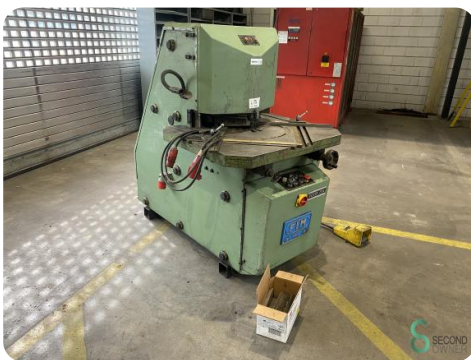

Uithoeker - FIM VERSA 204

Uithoeker - FIM VERSA 204

MET.1282

1993

Brand FIM
Model VERSA 204
Year 1993

Specifications

Dimensions

Length

Width

Height

Weight

Havenweg 6
6603AS Wijchen

T: +31 6 14832789
E: Bram@secondowner.com
W: <https://secondowner.com>