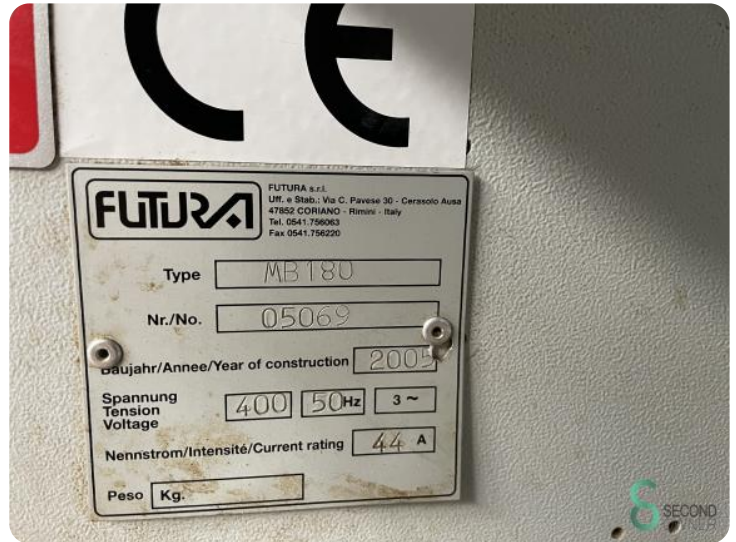

Four-sided planer - Futura Modul 4 180

Four-sided planer - Futura Modul 4 180

HOU.2566

2005

Brand Futura
Model Modul 4 180
Year 2005

Specifications

Dimensions

Length

Width

Height

Weight

Havenweg 6
6603AS Wijchen

T: +31 6 57668226
E: Glenn@secondowner.com
W: https://secondowner.com