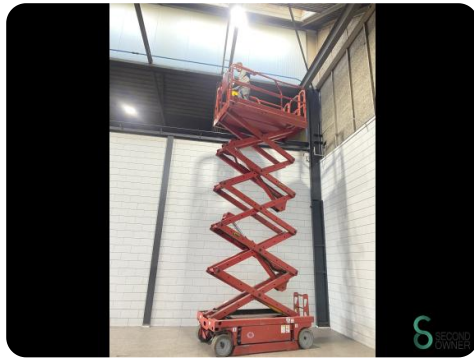

Havenweg 6
6603AS Wijchen

T: +31 6 11462913
E: Koen@secondowner.com
W: <https://secondowner.com>