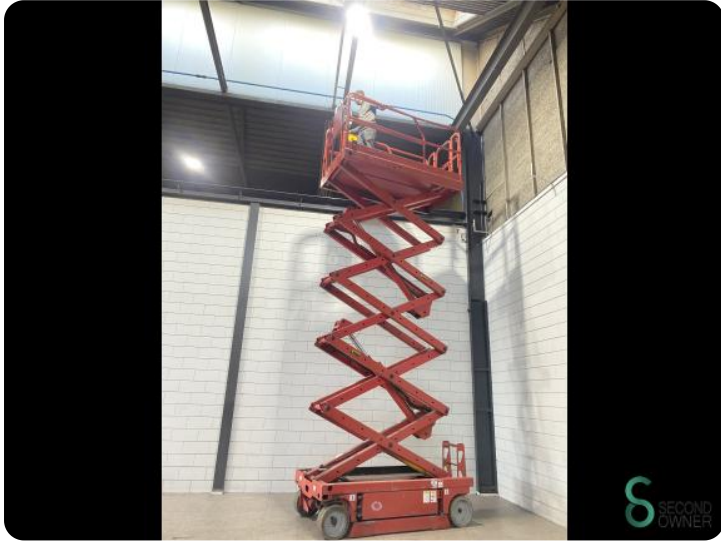

Havenweg 6
6603AS Wijchen

T: +31 6 11462913
E: Koen@secondowner.com
W: <https://secondowner.com>