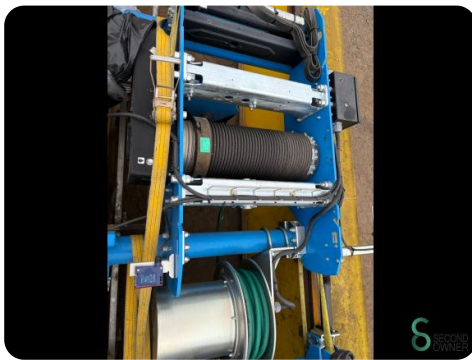

Havenweg 6
6603AS Wijchen

T: +31 6 57359756
E: Lukas@secondowner.com
W: <https://secondowner.com>