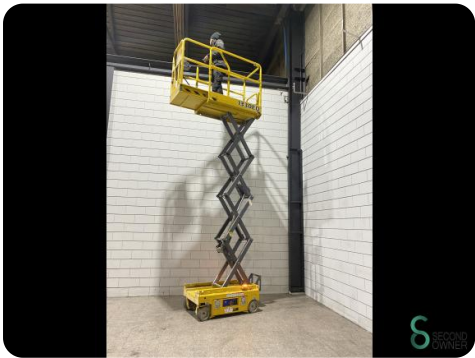

Year 2018

Specifications

Working height	6160
Movement	Solid rubber tires
Platform load capacity	240
Type	Schaar hoogwerker

Dimensions

Length

Width

Height

Weight