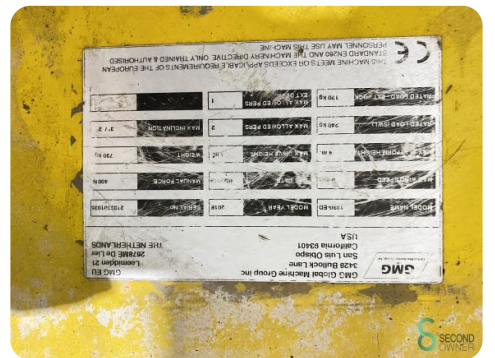

Year 2018

Specifications

Working height	6160
Movement	Solid rubber tires
Platform load capacity	240
Type	Schaar hoogwerker

Dimensions

Length

Width

Height

Weight