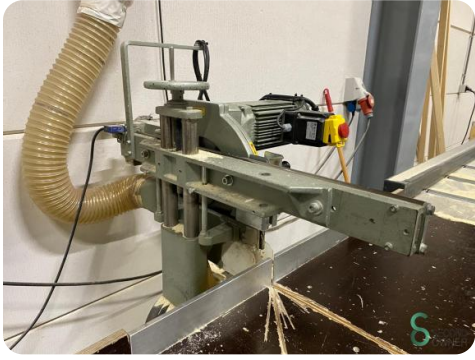

Havenweg 6
6603AS Wijchen

T: +31 6 57668226
E: Glenn@secondowner.com
W: https://secondowner.com