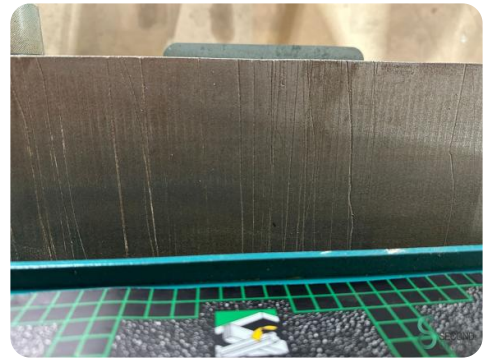

Havenweg 6
6603AS Wijchen

T: +31 6 57668226
E: Glenn@secondowner.com
W: <https://secondowner.com>