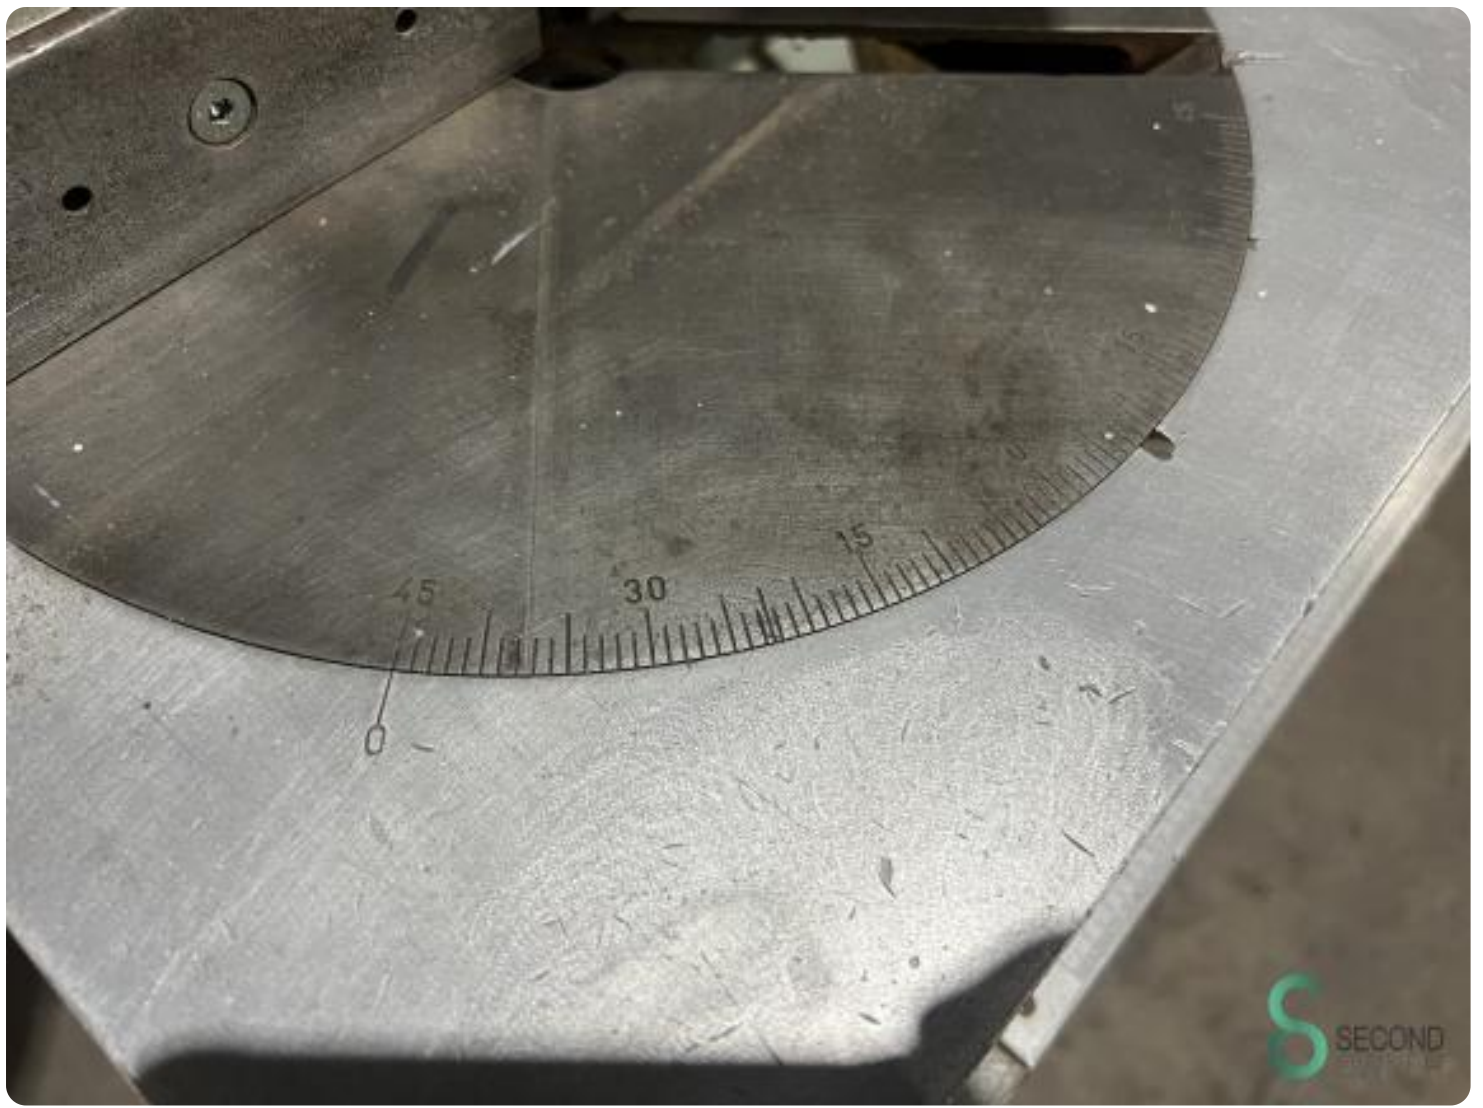

Double mitre saw - Haffner

Double mitre saw - Haffner

HOU5.350

Brand Haffner

Model

Year

Specifications

Voltage [V] 400

Fuse [A] 16

Pneumatic clamps Yes

Power [kW] 3.0

Dimensions

Length

Width

Height

Weight