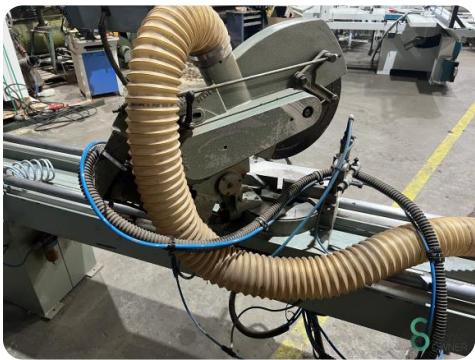

Double mitre saw - Haffner

Double mitre saw - Haffner

HOU5.350

Brand Haffner

Model

Year

Specifications

Voltage [V] 400

Fuse [A] 16

Pneumatic clamps Yes

Power [kW] 3.0

Dimensions

Length

Width

Height

Weight