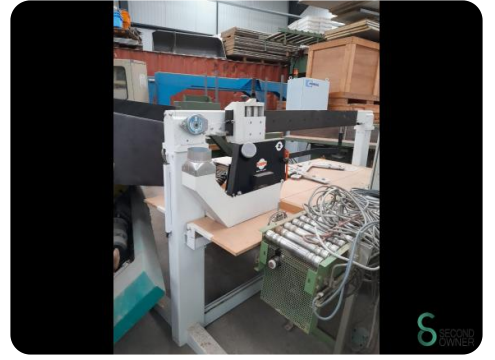

Havenweg 6
6603AS Wijchen

T: +31 6 55855207
E: Peter@secondowner.com
W: <https://secondowner.com>