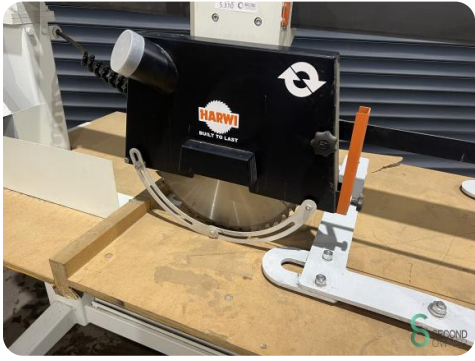

Havenweg 6
6603AS Wijchen

T: +31 6 55855207
E: Peter@secondowner.com
W: <https://secondowner.com>