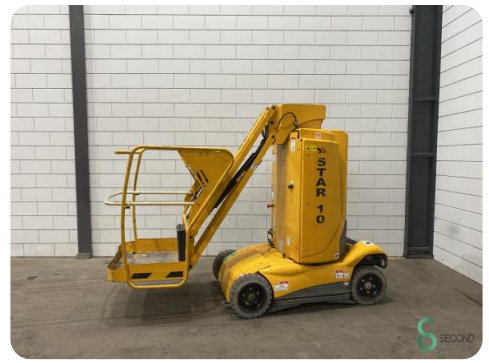

Havenweg 6
6603AS Wijchen

T: +31 6 11462913
E: Koen@secondowner.com
W: <https://secondowner.com>