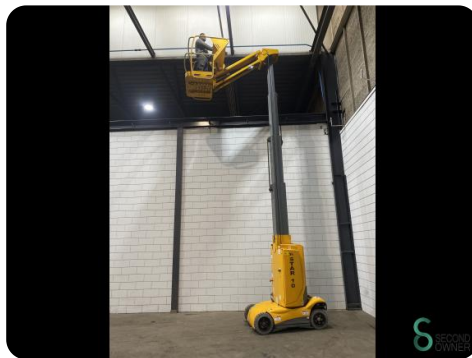

Havenweg 6
6603AS Wijchen

T: +31 6 11462913
E: Koen@secondowner.com
W: <https://secondowner.com>