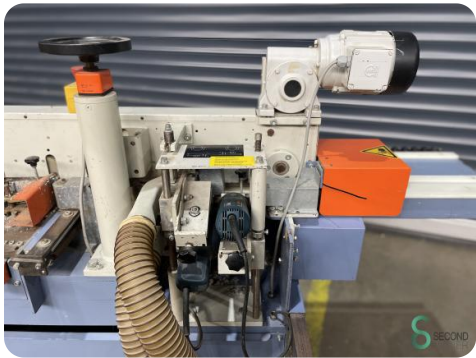

Havenweg 6
6603AS Wijchen

T: +31 6 57668226
E: Glenn@secondowner.com
W: <https://secondowner.com>