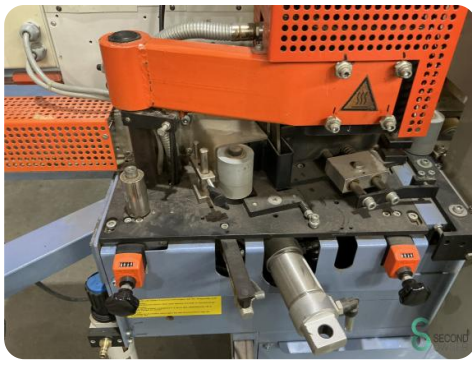

Edge banding machine - Hebrock EURO 2000

Edge banding machine - Hebrock EURO 2000

HOU7.517

Brand Hebrock
Model EURO 2000
Year

Specifications

Dimensions

Length	3000
Width	1000
Height	1400
Weight	700

Havenweg 6
6603AS Wijchen