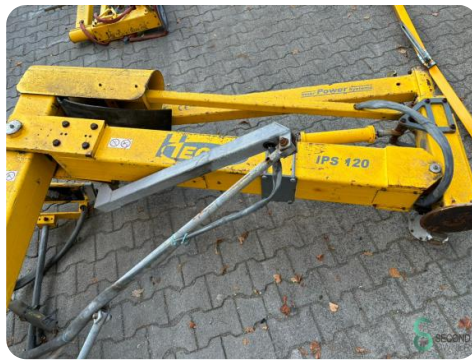

Column Jib crane - Hecas 50kg

Column Jib crane - Hecas 50kg

SEC.522

Brand Hecas

Model 50kg

Year

Specifications

Dimensions

Length

Width

Height

Weight

Havenweg 6
6603AS Wijchen

T: +31 6 57359756
E: Lukas@secondowner.com
W: <https://secondowner.com>