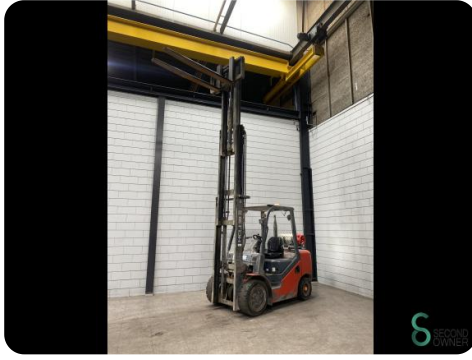

Forklift - Heli CYPD35

Forklift - Heli CYPD35

WKH6.915

3500kg

4820mm

LPG

2017

8485

Brand	Heli
Model	CYPD35
Year	2017

Specifications

Drive	LPG
Options	Work lights, Free-lift
Free lift	1550mm
Maximum fork width	950mm
Overhead clearance	2300mm
Attachment	Side-shift

Dimensions

Length	2900
Width	1200
Height	2300
Weight	4935