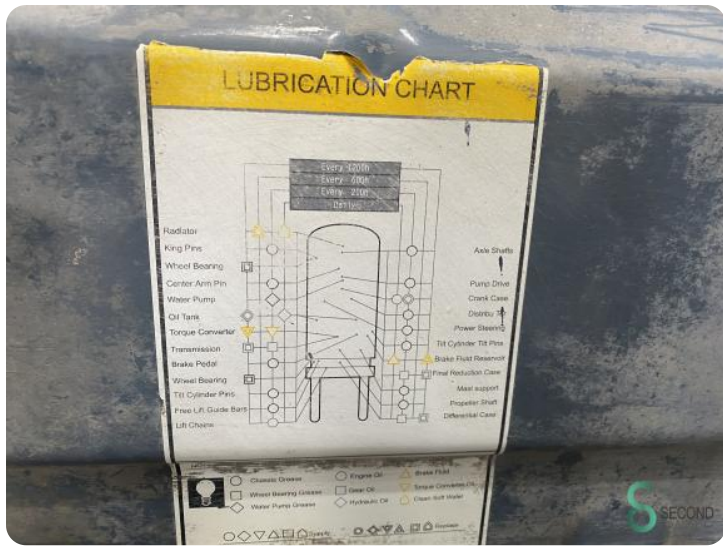

Brand	Heli
Model	CYPD35
Year	2017

Specifications

Drive	LPG
Options	Work lights, Free-lift
Free lift	1550mm
Maximum fork width	950mm
Overhead clearance	2300mm
Attachment	Side-shift

Dimensions

Length	2900
Width	1200
Height	2300
Weight	4935