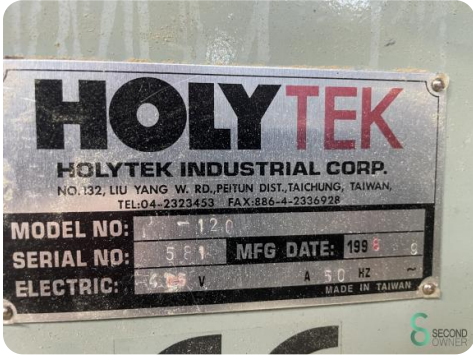

Edge sander - Holytek PW 120

Edge sander - Holytek PW 120

HOU.1521

1998

Brand Holytek
Model PW 120
Year 1998

Specifications

Dimensions

Length

Width

Height

Weight

Havenweg 6
6603AS Wijchen

T: +31 6 57668226
E: Glenn@secondowner.com
W: <https://secondowner.com>