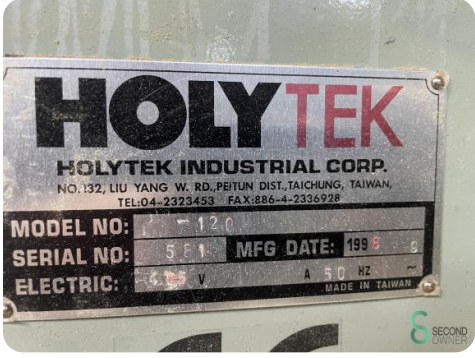

Havenweg 6
6603AS Wijchen

T: +31 6 57668226
E: Glenn@secondowner.com
W: <https://secondowner.com>