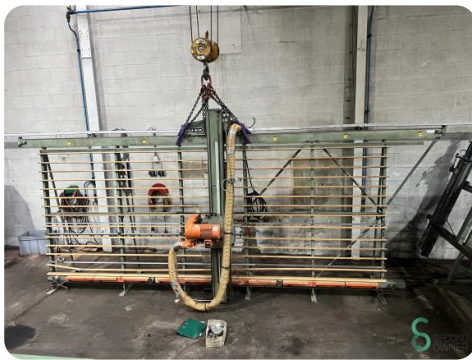

Havenweg 6
6603AS Wijchen

T: +31 6 57668226
E: Glenn@secondowner.com
W: <https://secondowner.com>