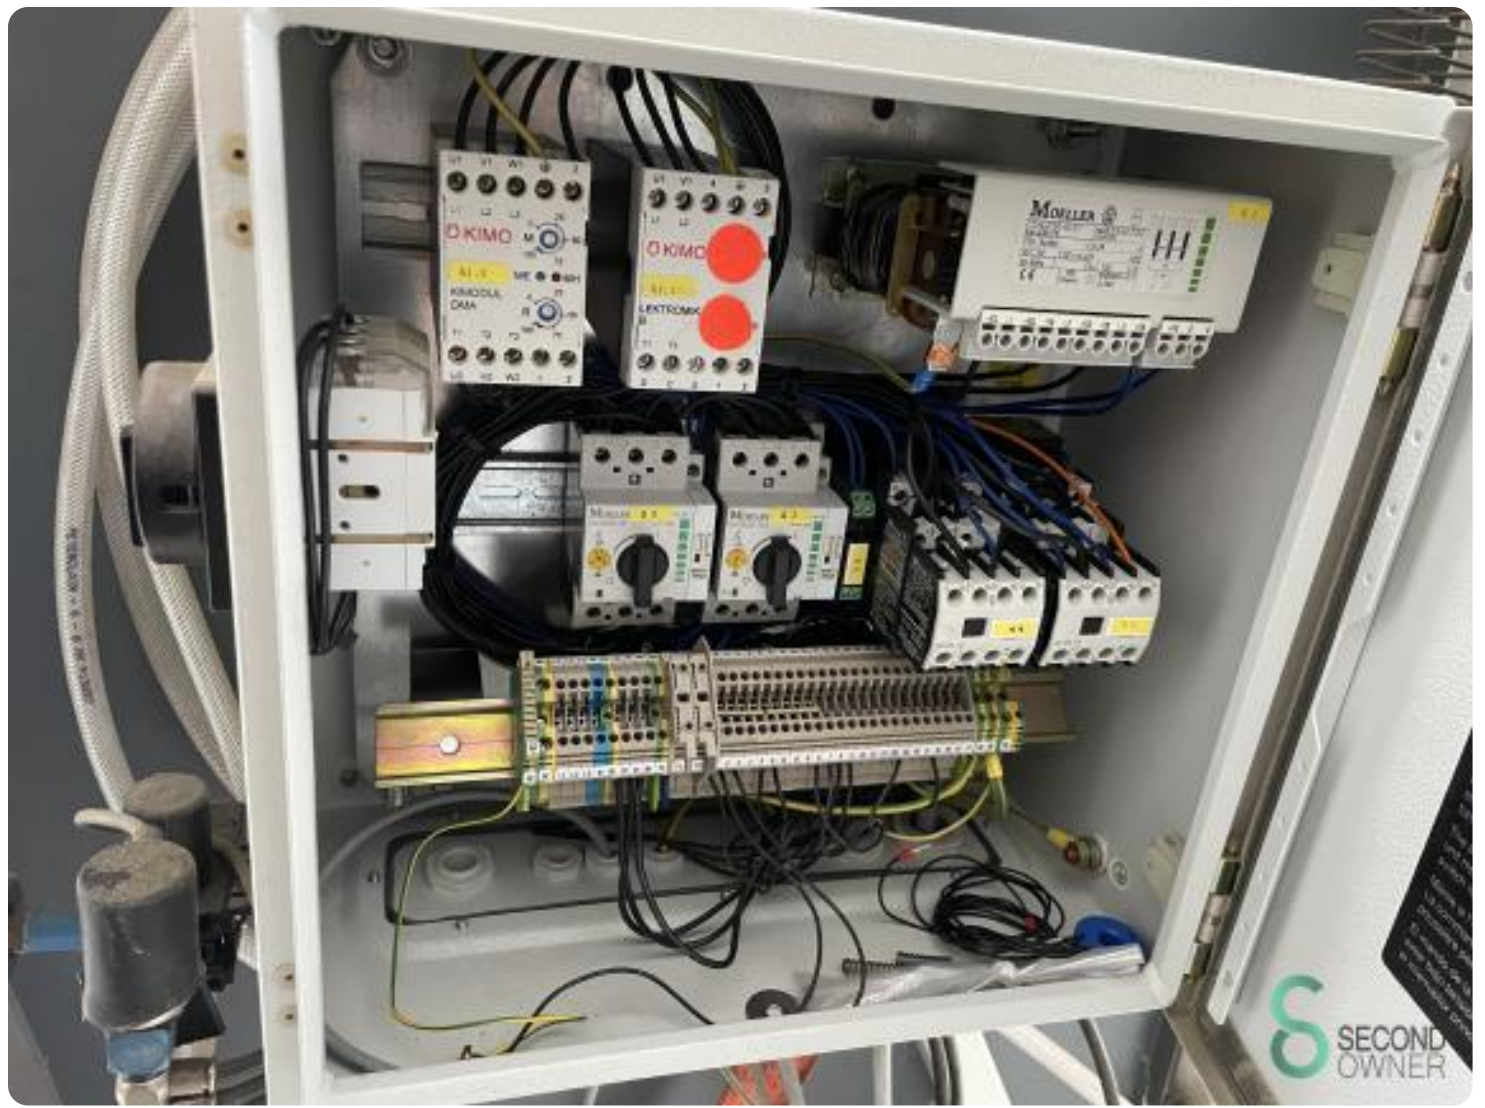

Havenweg 6
6603AS Wijchen

T: +31 6 57668226
E: Glenn@secondowner.com
W: <https://secondowner.com>