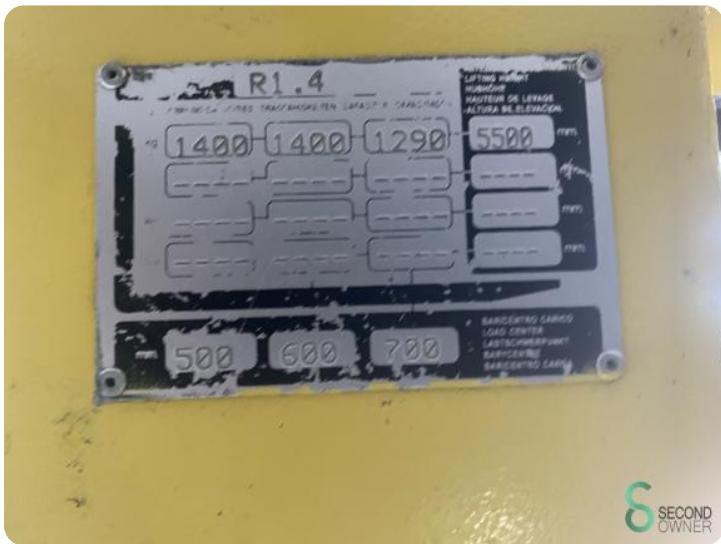

Reach truck - Hyster

Reach truck - Hyster

WKH.4328

Elektric

1400kg

11229

2010

Brand Hyster

Model

Year 2010

Specifications

Drive	Elektric
Capacity	620Ah
Brand/Type	48V 4 PZS 620
Battery voltage	48V
Battery year of construction	2016
Options	Joystick

Dimensions

Length	190
Width	127
Height	220
Weight	3306