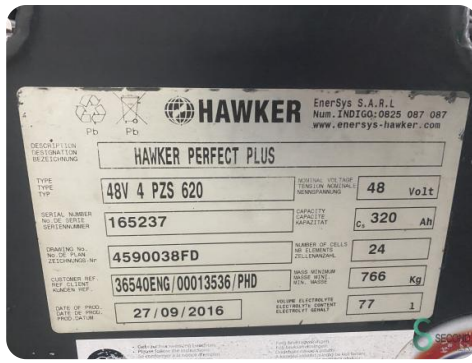

Reach truck - Hyster

Reach truck - Hyster

WKH.4328

Elektric

1400kg

11229

2010

Brand Hyster

Model

Year 2010

Specifications

Drive	Elektric
Capacity	620Ah
Brand/Type	48V 4 PZS 620
Battery voltage	48V
Battery year of construction	2016
Options	Joystick

Dimensions

Length	190
Width	127
Height	220
Weight	3306