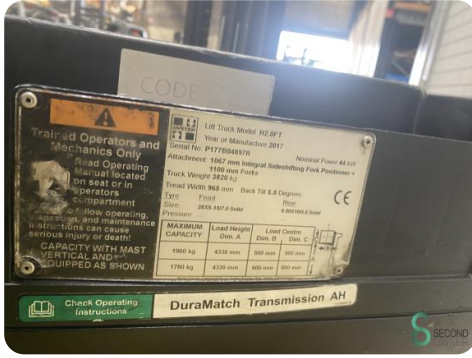

Brand Hyster

Model H 2.0 FT (T)

Year 2017

Specifications

Drive	LPG
Options	Work lights
Maximum fork width	950mm
Overhead clearance	2760mm
Attachment	Side-shift, Fork positioner
Fork length	1100mm

Dimensions

Length	2500
Width	1200
Height	2760
Weight	3685

Havenweg 6
6603AS Wijchen

T: +31 6 11462913
E: Koen@secondowner.com
W: <https://secondowner.com>