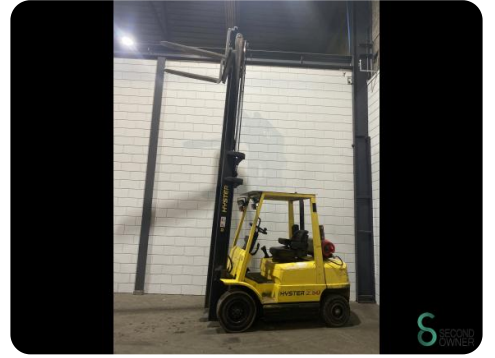

Forklift - Hyster H 2.50 XM

Forklift - Hyster H 2.50 XM

WKH.4007

LPG

4350mm

2500kg

6970

1998

Brand Hyster

Model H 2.50 XM

Year 1998

Specifications

Drive	LPG
Options	Work lights
Overhead clearance	2759mm
Attachment	Side-shift
Fork length	1050mm
Lifting capacity	2500kg

Dimensions

Length	2600
Width	1200
Height	2750
Weight	4196