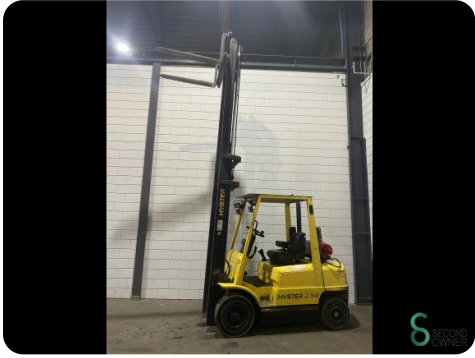

Forklift - Hyster H 2.50 XM

Forklift - Hyster H 2.50 XM

WKH.4007

LPG

4350mm

2500kg

6970

1998

Brand Hyster

Model H 2.50 XM

Year 1998

Specifications

Drive	LPG
Options	Work lights
Overhead clearance	2759mm
Attachment	Side-shift
Fork length	1050mm
Lifting capacity	2500kg

Dimensions

Length	2600
Width	1200
Height	2750
Weight	4196