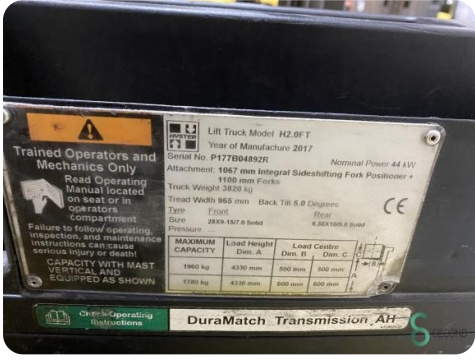

Brand Hyster

Model H2.0DT

Year 2017

Specifications

Drive	LPG
Options	Work lights
Maximum fork width	950mm
Overhead clearance	2750mm
Attachment	Fork positioner, Side-shift
Fork length	1100mm

Dimensions

Length	2400
Width	1200
Height	2750
Weight	3820