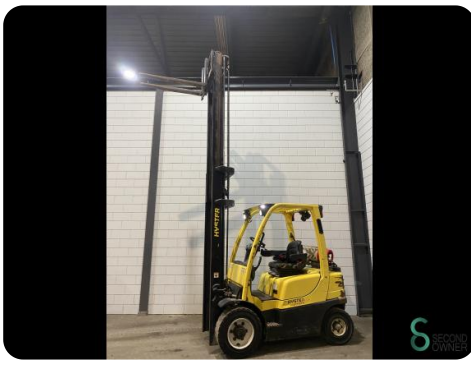

Forklift - Hyster H2.0DT

Forklift - Hyster H2.0DT

WKH.4003

LPG

4300mm

2000kg

14755

2017

Brand Hyster

Model H2.0DT

Year 2017

Specifications

Drive	LPG
Options	Work lights
Maximum fork width	950mm
Overhead clearance	2750mm
Attachment	Fork positioner, Side-shift
Fork length	1100mm

Dimensions

Length	2400
Width	1200
Height	2750
Weight	3820