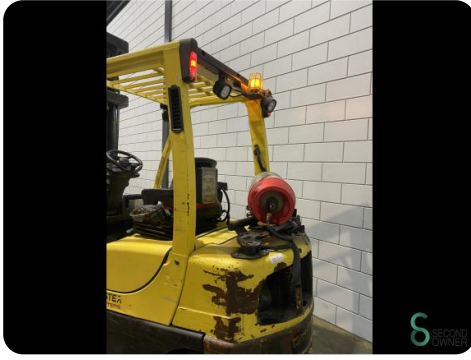

Forklift - Hyster H2.0DT

Forklift - Hyster H2.0DT

WKH.4003

LPG

4300mm

2000kg

14755

2017

Brand Hyster

Model H2.0DT

Year 2017

Specifications

Drive	LPG
Options	Work lights
Maximum fork width	950mm
Overhead clearance	2750mm
Attachment	Fork positioner, Side-shift
Fork length	1100mm

Dimensions

Length	2400
Width	1200
Height	2750
Weight	3820