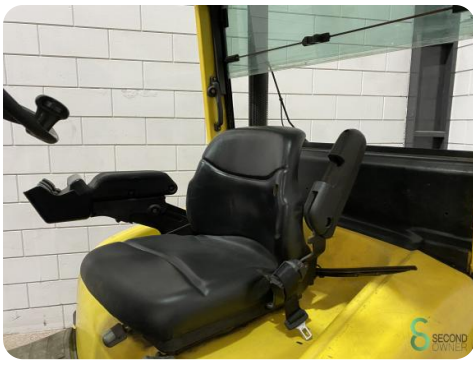

Havenweg 6
6603AS Wijchen

T: +31 6 11462913
E: Koen@secondowner.com
W: <https://secondowner.com>