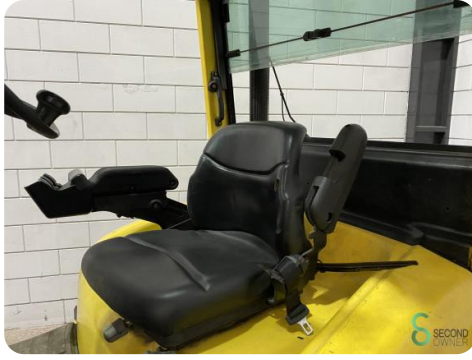

BEWERTUNG NUR DURCH GESCHULTE FÄHRER UND MECHANIKER
Bitte lesen Sie die Bedienungsanleitung des/der nachfolgenden oder vorherigen Modells.
Das Nachvollziehen der Bedienungsanleitung kann lebenswichtige Informationen und Teil zur Folge haben.
HILFEN SIE SICH MIT DEN ZUSÄTZLICHEN ZUBEHÖRSTÜCKEN WIE OBEN ANGEZEIGT.

Modell	H4.0FT6	Nennleistung	60 kW
Jahr	2009		
Produktionsnummer	90060023902		
Artikelpreis	1219 Euro	Garantierzeit	3 Jahre/30000 Stunden/300000 km
Gewicht	6680 kg	Nenntragfähigkeit	4000 kg
Hubhöhe	1152 mm	Rückstrahlung	8 & Grad
Hubzeit	1000%		
Stärke	236-45 mm		
Deckel			
Max. Lasthöhe	4000 mm	4000 mm	4000 mm
Hubgeschwindigkeit	3720 mm	4000 mm	4000 mm
	4000 mm	4000 mm	4000 mm
	4000 mm	4000 mm	4000 mm
	4000 mm	4000 mm	4000 mm

Dura-mat®-Getriebe

157-16
hs 814157