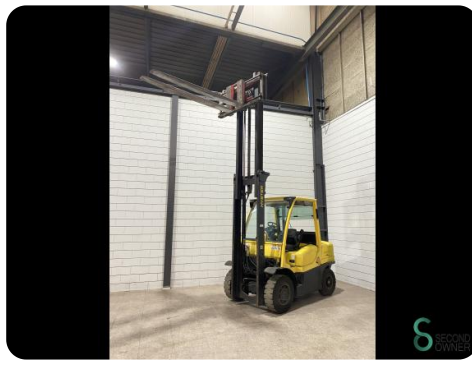

Forklift - Hyster H4.0FT 6

Forklift - Hyster H4.0FT 6

WKH.2280

Diesel

4180mm

4000kg

14145

2009

Brand Hyster

Model H4.0FT 6

Year 2009

Specifications

Drive	Diesel
Options	Half cabin, Work lights
Maximum fork width	1440mm
Overhead clearance	2750mm
Attachment	Side-shift, Fork positioner
Fork length	1980mm

Dimensions

Length	3000
Width	1400
Height	2750
Weight	6880

Havenweg 6
6603AS Wijchen

T: +31 6 11462913
E: Koen@secondowner.com
W: <https://secondowner.com>