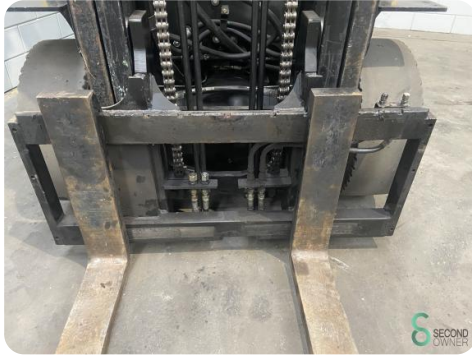

**Model** H4.0FT 6

**Year** 2009

### Specifications

|                           |                                      |
|---------------------------|--------------------------------------|
| <b>Drive</b>              | LPG                                  |
| <b>Motor brand</b>        | GM                                   |
| <b>Options</b>            | Full cabin,<br>Radio,<br>Work lights |
| <b>Overhead clearance</b> | 2730mm                               |
| <b>Attachment</b>         | Side-shift,<br>Fork positioner       |
| <b>Fork length</b>        | 1280mm                               |

### Dimensions

|               |      |
|---------------|------|
| <b>Length</b> | 3070 |
| <b>Width</b>  | 1400 |
| <b>Height</b> |      |
| <b>Weight</b> | 6910 |

Havenweg 6  
6603AS Wijchen

**T:** +31 6 11462913  
**E:** [Koen@secondowner.com](mailto:Koen@secondowner.com)  
**W:** <https://secondowner.com>