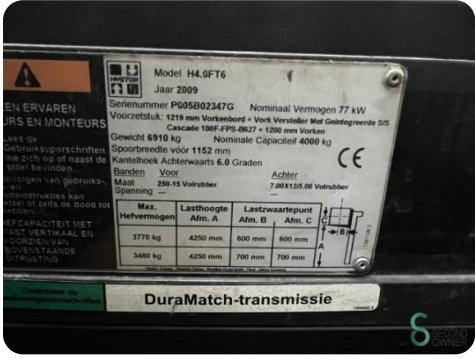

## Forklift - Hyster H4.0FT 6

WKH.3029

LPG

4240mm

4000kg

9802

2009

**Brand** Hyster

**Model** H4.0FT 6

**Year** 2009

### Specifications

|                           |                                      |
|---------------------------|--------------------------------------|
| <b>Drive</b>              | LPG                                  |
| <b>Motor brand</b>        | GM                                   |
| <b>Options</b>            | Full cabin,<br>Radio,<br>Work lights |
| <b>Overhead clearance</b> | 2730mm                               |
| <b>Attachment</b>         | Side-shift,<br>Fork positioner       |
| <b>Fork length</b>        | 1280mm                               |

### Dimensions

|               |      |
|---------------|------|
| <b>Length</b> | 3070 |
| <b>Width</b>  | 1400 |
| <b>Height</b> |      |
| <b>Weight</b> | 6910 |

Havenweg 6  
6603AS Wijchen

**T:** +31 6 11462913  
**E:** [Koen@secondowner.com](mailto:Koen@secondowner.com)  
**W:** <https://secondowner.com>