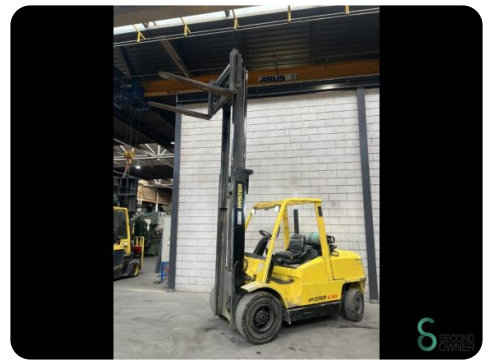

Forklift - Hyster H5.00XM

Forklift - Hyster H5.00XM

WKH.3215

5000kg

4000mm

2003

4600

LPG

Brand Hyster

Model H5.00XM

Year 2003

Specifications

Drive	LPG
Motor brand	GM
Options	Work lights
Overhead clearance	2800mm
Attachment	Side-shift
Fork length	1200mm

Dimensions

Length	3300
Width	1400
Height	2800
Weight	7540