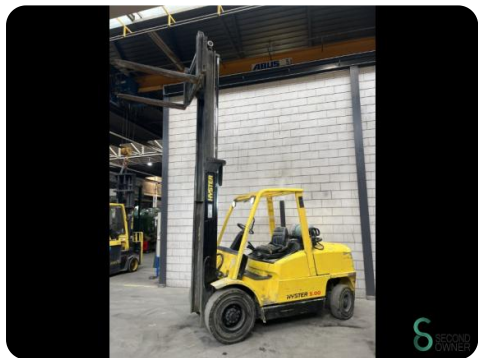

Forklift - Hyster H5.00XM

Forklift - Hyster H5.00XM

WKH.3215

LPG

4000mm

5000kg

4600

2003

Brand Hyster

Model H5.00XM

Year 2003

Specifications

Drive	LPG
Motor brand	GM
Options	Work lights
Overhead clearance	2800mm
Attachment	Side-shift
Fork length	1200mm

Dimensions

Length	3300
Width	1400
Height	
Weight	7540