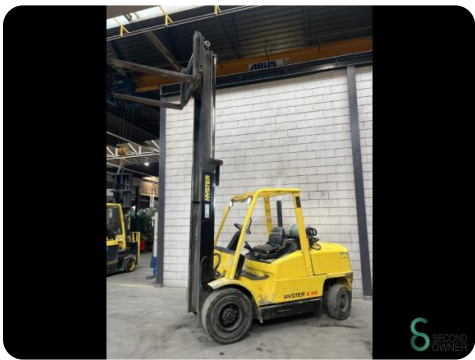

Forklift - Hyster H5.00XM

Forklift - Hyster H5.00XM

WKH.3215

5000kg

4000mm

2003

4600

LPG

Brand Hyster

Model H5.00XM

Year 2003

Specifications

Drive	LPG
Motor brand	GM
Options	Work lights
Overhead clearance	2800mm
Attachment	Side-shift
Fork length	1200mm

Dimensions

Length	3300
Width	1400
Height	2800
Weight	7540