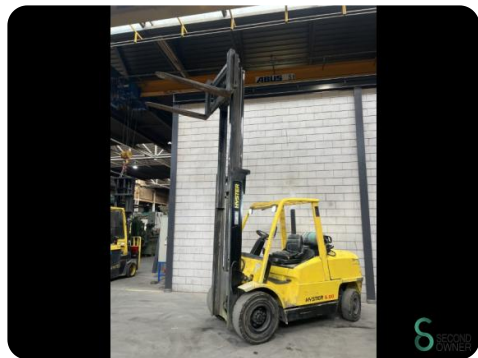

Forklift - Hyster H5.00XM

Forklift - Hyster H5.00XM

WKH.3215

LPG

4000mm

5000kg

4600

2003

Brand Hyster

Model H5.00XM

Year 2003

Specifications

Drive	LPG
Motor brand	GM
Options	Work lights
Overhead clearance	2800mm
Attachment	Side-shift
Fork length	1200mm

Dimensions

Length	3300
Width	1400
Height	
Weight	7540